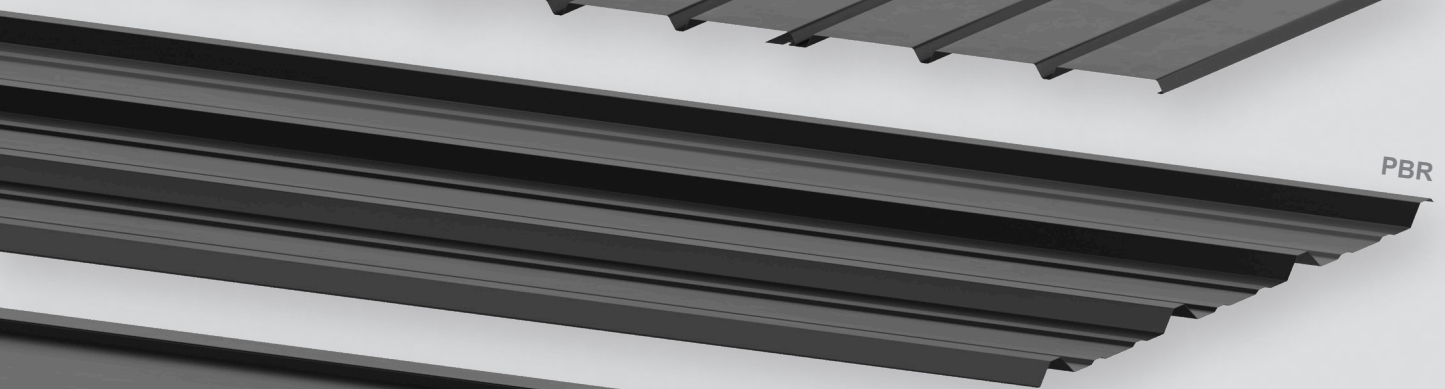

Speciality Wood Grain Finishes

All the beauty of wood with the longevity of steel.
Crafted from original high-resolution scans of real wood.

Available In: Horizontal or Vertical + Perforated

SHIPLAP

Available In: Perforated

MADE IN AMERICA