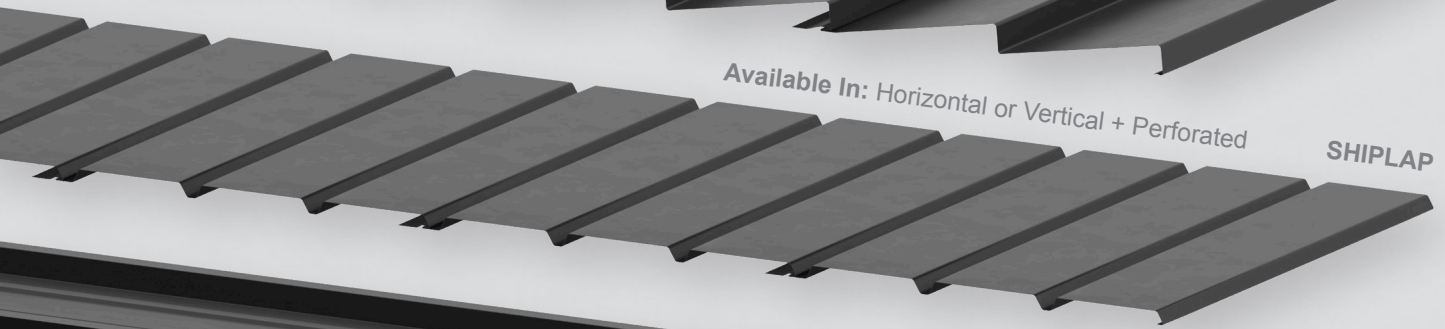

### Steel Siding That Looks Like Wood

Give your projects the warmth of timber without the upkeep. Our high-res wood prints capture every knot and patina in detail, offering the beauty of traditional wood siding with all the benefits of premium steel. Roll-formed in Post Falls, ID from recycled steel, these panels cut emissions and lifetime costs while standing up to any climate.

These color samples are as close as possible to the actual colors offered. For precise color matching, please refer to metal samples.

 **MADE IN AMERICA**

## Speciality Wood Grain Finishes

All the beauty of wood with the longevity of steel.  
Crafted from original high-resolution scans of real wood.

DOUBLE LAP

Available In: Horizontal or Vertical + Perforated