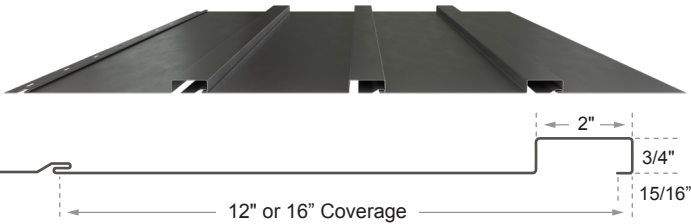

**7/8" Corrugated**  
Roof & Wall Panel

*Exposed Fasteners* 24ga

**PBR**  
Roof & Wall Panel

*Exposed Fasteners* 24ga

**1.5" Mechanically Seamed** *Concealed Fasteners* 24ga  
Roof & Wall Panel

**2" Mechanically Seamed** *Concealed Fasteners* 24ga  
Roof Panel

**Board and Batten** *Concealed Fasteners* 24ga  
Wall Panel

**Flush Wall** *Concealed Fasteners* 24ga  
Wall Panel

\*Additional charges may apply. Please consult Sales for details.

To learn more about steel products and specialty paint finishes offered by Metal America, please visit our website [www.metalamerica.com](http://www.metalamerica.com).