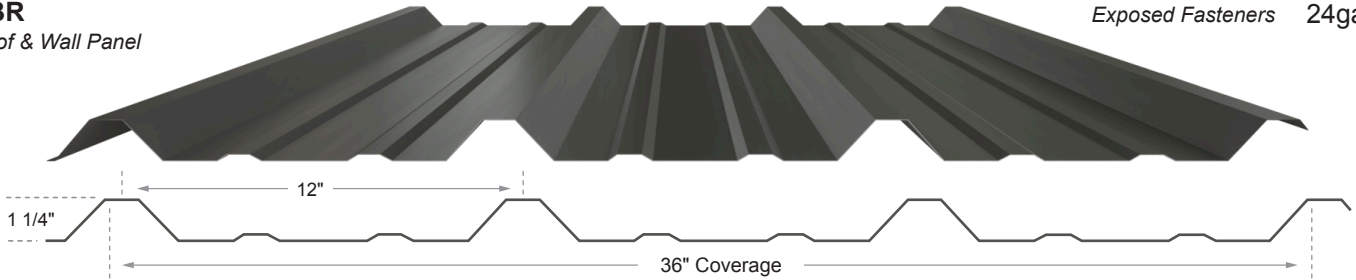

PBR
Roof & Wall Panel

Exposed Fasteners 24ga