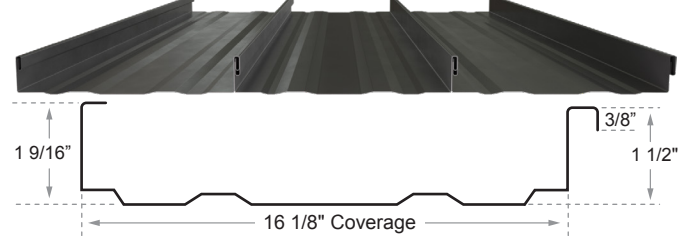

**7/8" Corrugated**  
Roof & Wall Panel

*Exposed Fasteners* 24ga

**PBR**  
Roof & Wall Panel

*Exposed Fasteners* 24ga

**1.5" Mechanically Seamed** *Concealed Fasteners* 24ga  
Roof & Wall Panel

**2" Mechanically Seamed** *Concealed Fasteners* 24ga  
Roof Panel