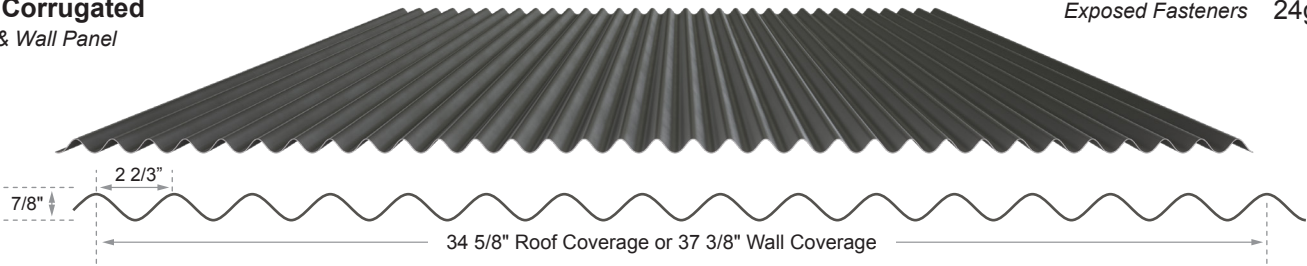

7/8" Corrugated
Roof & Wall Panel

Exposed Fasteners 24ga