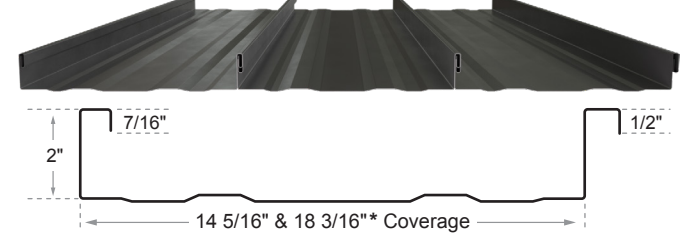

## Specialty Colors

Longer Lead Times

Minimum orders may apply

**1.5" Snap Lock Nail Strip** *Concealed Fasteners* 24ga  
Roof & Wall Panel

**1.75" Snap Lock Clip** *Concealed Fasteners* 24ga  
Roof Panel

**7/8" Corrugated**  
Roof & Wall Panel

*Exposed Fasteners* 24ga

**PBR**  
Roof & Wall Panel

*Exposed Fasteners* 24ga

**1.5" Mechanically Seamed** *Concealed Fasteners* 24ga  
Roof & Wall Panel

**2" Mechanically Seamed** *Concealed Fasteners* 24ga  
Roof Panel