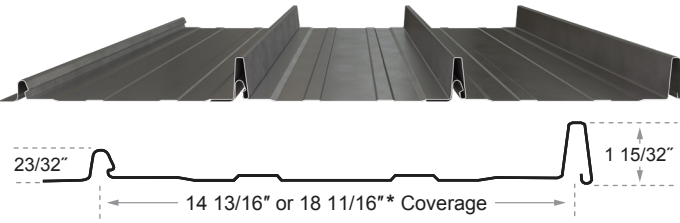

## Colors to Order

Lead Times Vary

## Specialty Colors

Longer Lead Times

Minimum orders may apply

**1.5" Snap Lock Nail Strip** *Concealed Fasteners* 24ga  
Roof & Wall Panel

**1.75" Snap Lock Clip** *Concealed Fasteners* 24ga  
Roof Panel