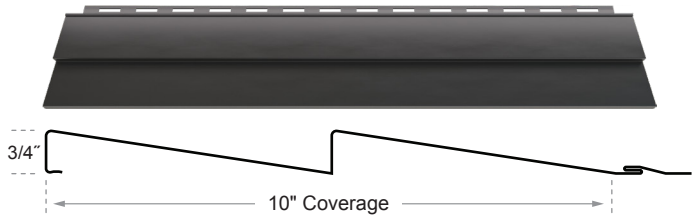

Double Lap
Wall Panel

Concealed Fasteners 26ga