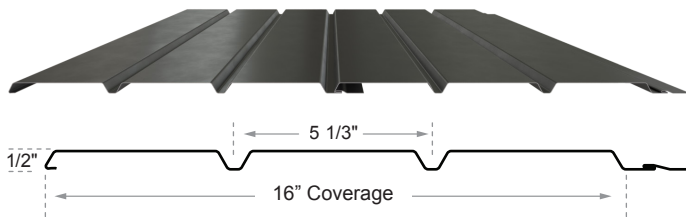

Shiplap
Wall Panel

Concealed Fasteners 26ga