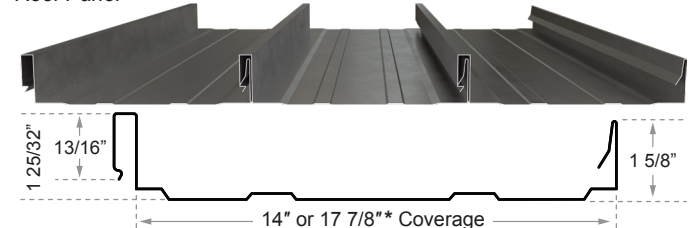

Only available for 29-gauge and 26-gauge metals. Depending on grade, lead times may vary.

Tuff Rib
Roof & Wall Panel

Exposed Fasteners 26ga/29ga

7/8" Corrugated
Roof & Wall Panel

Exposed Fasteners 26ga

PBR
Roof & Wall Panel

Exposed Fasteners 26ga

Quickloc™
Roof & Wall Panel

Concealed Fasteners 26ga

1.5" Snap Lock Nail Strip
Roof & Wall Panel

Concealed Fasteners 26ga

1.75" Snap Lock Clip
Roof Panel

Concealed Fasteners 26ga

Shiplap
Wall Panel