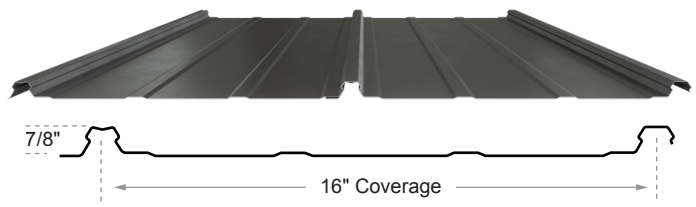

Quickloc™
Roof & Wall Panel

Concealed Fasteners 26ga