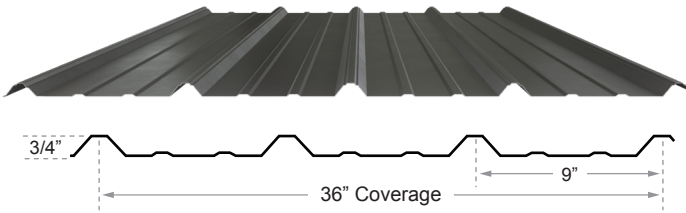

Colony Green

Gallery Blue

Black - Crinkle Finish

Charcoal - Crinkle Finish

Burnished Slate - Crinkle Finish

Copper Metallic*

***Colors to order. Lead times may vary.**

Minimum orders may apply.

Only available for 29-gauge and 26-gauge metals. Depending on grade, lead times may vary.

Tuff Rib
Roof & Wall Panel

Exposed Fasteners 26ga/29ga

7/8" Corrugated
Roof & Wall Panel

Exposed Fasteners 26ga

PBR
Roof & Wall Panel