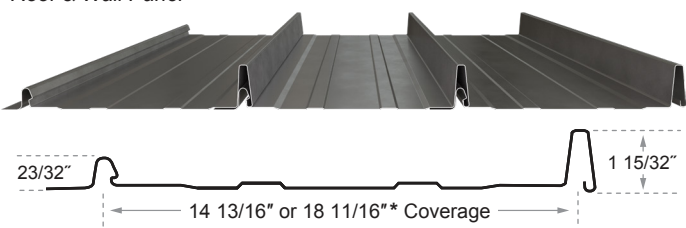

Only available for 29-gauge and 26-gauge metals. Depending on grade, lead times may vary.

Tuff Rib
Roof & Wall Panel

Exposed Fasteners 26ga/29ga

7/8" Corrugated
Roof & Wall Panel

Exposed Fasteners 26ga

PBR
Roof & Wall Panel

Exposed Fasteners 26ga

Quickloc™
Roof & Wall Panel

Concealed Fasteners 26ga

1.5" Snap Lock Nail Strip
Roof & Wall Panel

Concealed Fasteners 26ga

1.75" Snap Lock Clip
Roof Panel

Concealed Fasteners 26ga

Shiplap
Wall Panel