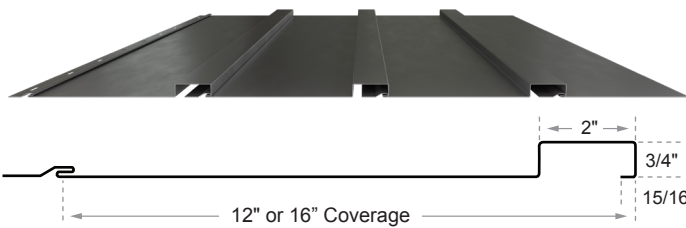

Concealed Fasteners 26ga

Double Lap
Wall Panel

Concealed Fasteners 26ga

Board and Batten
Wall Panel

Concealed Fasteners 26ga

Flush Wall
Wall Panel

Concealed Fasteners 26ga

*Additional charges may apply. Please consult Sales for details.