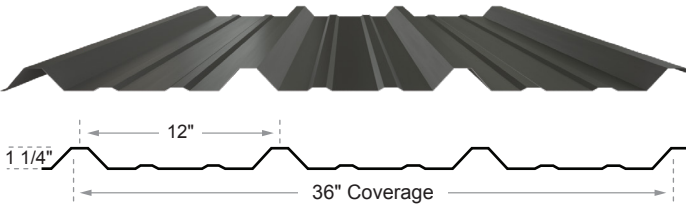

PBR
Roof & Wall Panel

Exposed Fasteners 26ga