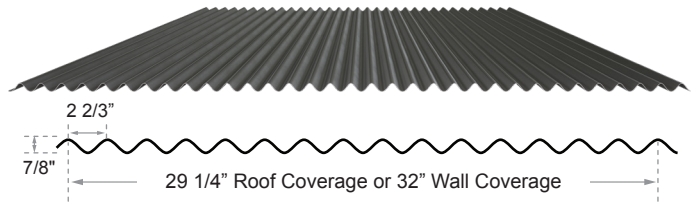

Colony Green

Gallery Blue

Black - Crinkle Finish

Charcoal - Crinkle Finish

Burnished Slate - Crinkle Finish

Copper Metallic*

***Colors to order. Lead times may vary.**

Minimum orders may apply.

Only available for 29-gauge and 26-gauge metals. Depending on grade, lead times may vary.

Tuff Rib
Roof & Wall Panel

Exposed Fasteners 26ga/29ga

7/8" Corrugated
Roof & Wall Panel

Exposed Fasteners 26ga

PBR
Roof & Wall Panel