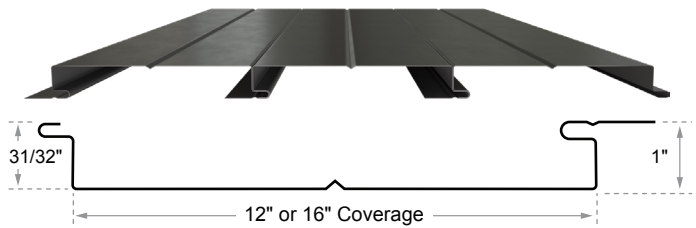

Concealed Fasteners 26ga

Double Lap
Wall Panel

Concealed Fasteners 26ga

Board and Batten
Wall Panel

Concealed Fasteners 26ga

Flush Wall
Wall Panel

Concealed Fasteners 26ga

*Additional charges may apply. Please consult Sales for details.