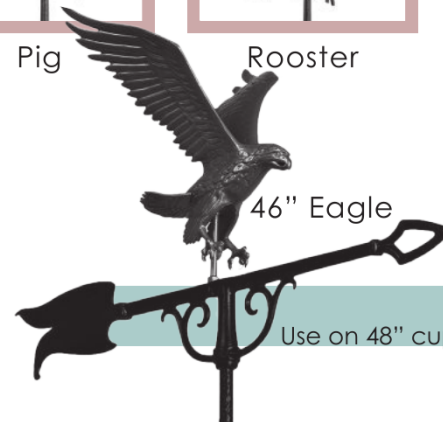

Buck

Country Doctor

Cow

Eagle

Use on any cupolas

30"

30" Duck

Horse

No Ornament

Pheasant

Pig

Rooster

46" Horse

46" Rooster

Sailboat

Spear

Tractor

46" Eagle

46"

Use on 48" cupolas or larger

\*46" weathervanes are 3-D/full-bodied\*