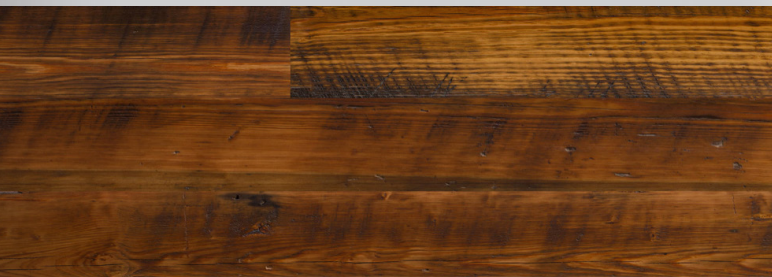

WALNUT

SMOOTH CEDAR

ROUGH CEDAR GRAY

BARNWOOD

BURNT WOOD BLACK

CHIPPY WHITE

BURNT WOOD CHARCOAL

GRAY WASH BARNWOOD PLANK

PRIMITIVE PINE PLANK

PECKY CYPRESS

Due to printing differences, please refer to metal samples for precise color matching.

Roll Forming Plant
7728 Corn Maze Way,
Post Falls, ID 83854

Crafted from Original
High-Resolution Scans
of Real Wood

DOUBLE LAP

SHIPLAP

Available In: Horizontal or Vertical + Perforated

BOARD & BATTEN

FLUSH WALL / SOFFIT

Available In: Perforated

PBR

TUFF RIB